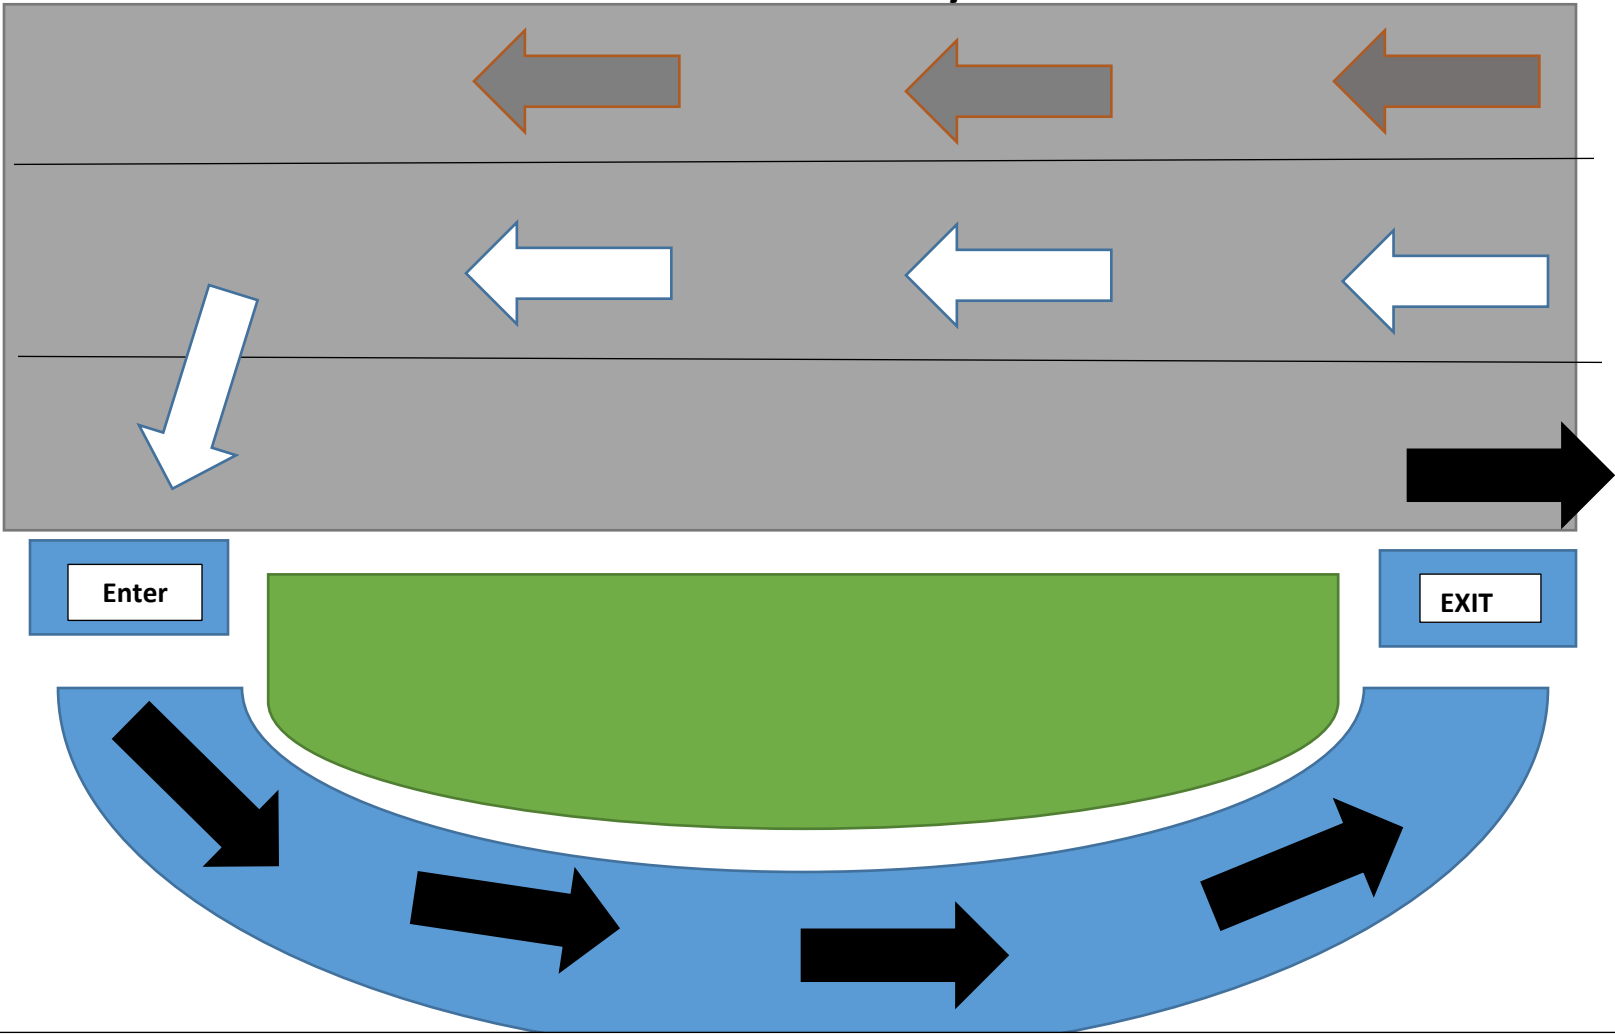

PM Carline Only

Viola St. Busses only – enter and exit

HWY 1088 **PM** Carline Entry & Exit

In order to expedite pm carline and remove traffic from 1088, we are going to change the direction of carline. All cars will enter and exit at 1088. We will have a double stacked line. The line in white will go first followed by the line in dark gray. For the safety of all we ask that you be patient and NOT cut or pass another car. We appreciate all that you are doing to help make this school year great!